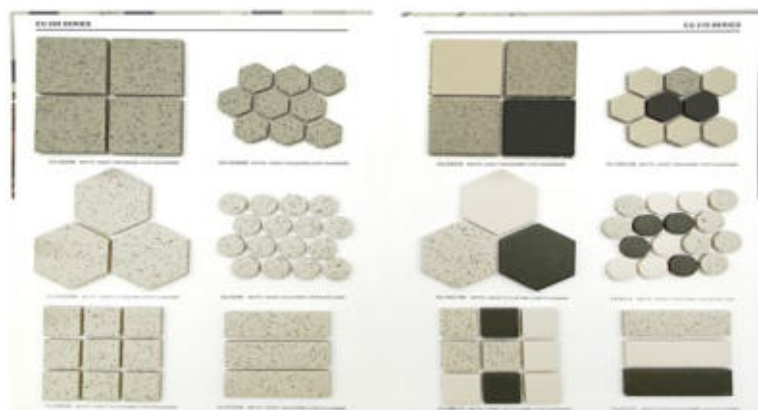

Mustermappe /Folder
„ZMM 208 210“