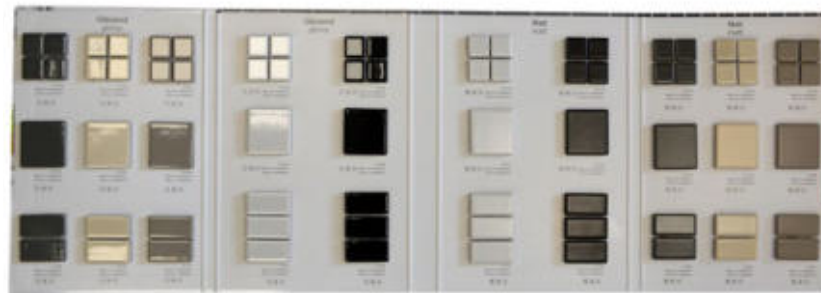

The stated prices are based on Euro without VAT. All prices include freight costs as long as it is not other stated.

Mustermappe /Folder
„ZMM HX“

Mustermappe /Folder
„ZMM CURIO“

Mustermappe /Folder
„ZMM AC UNI“